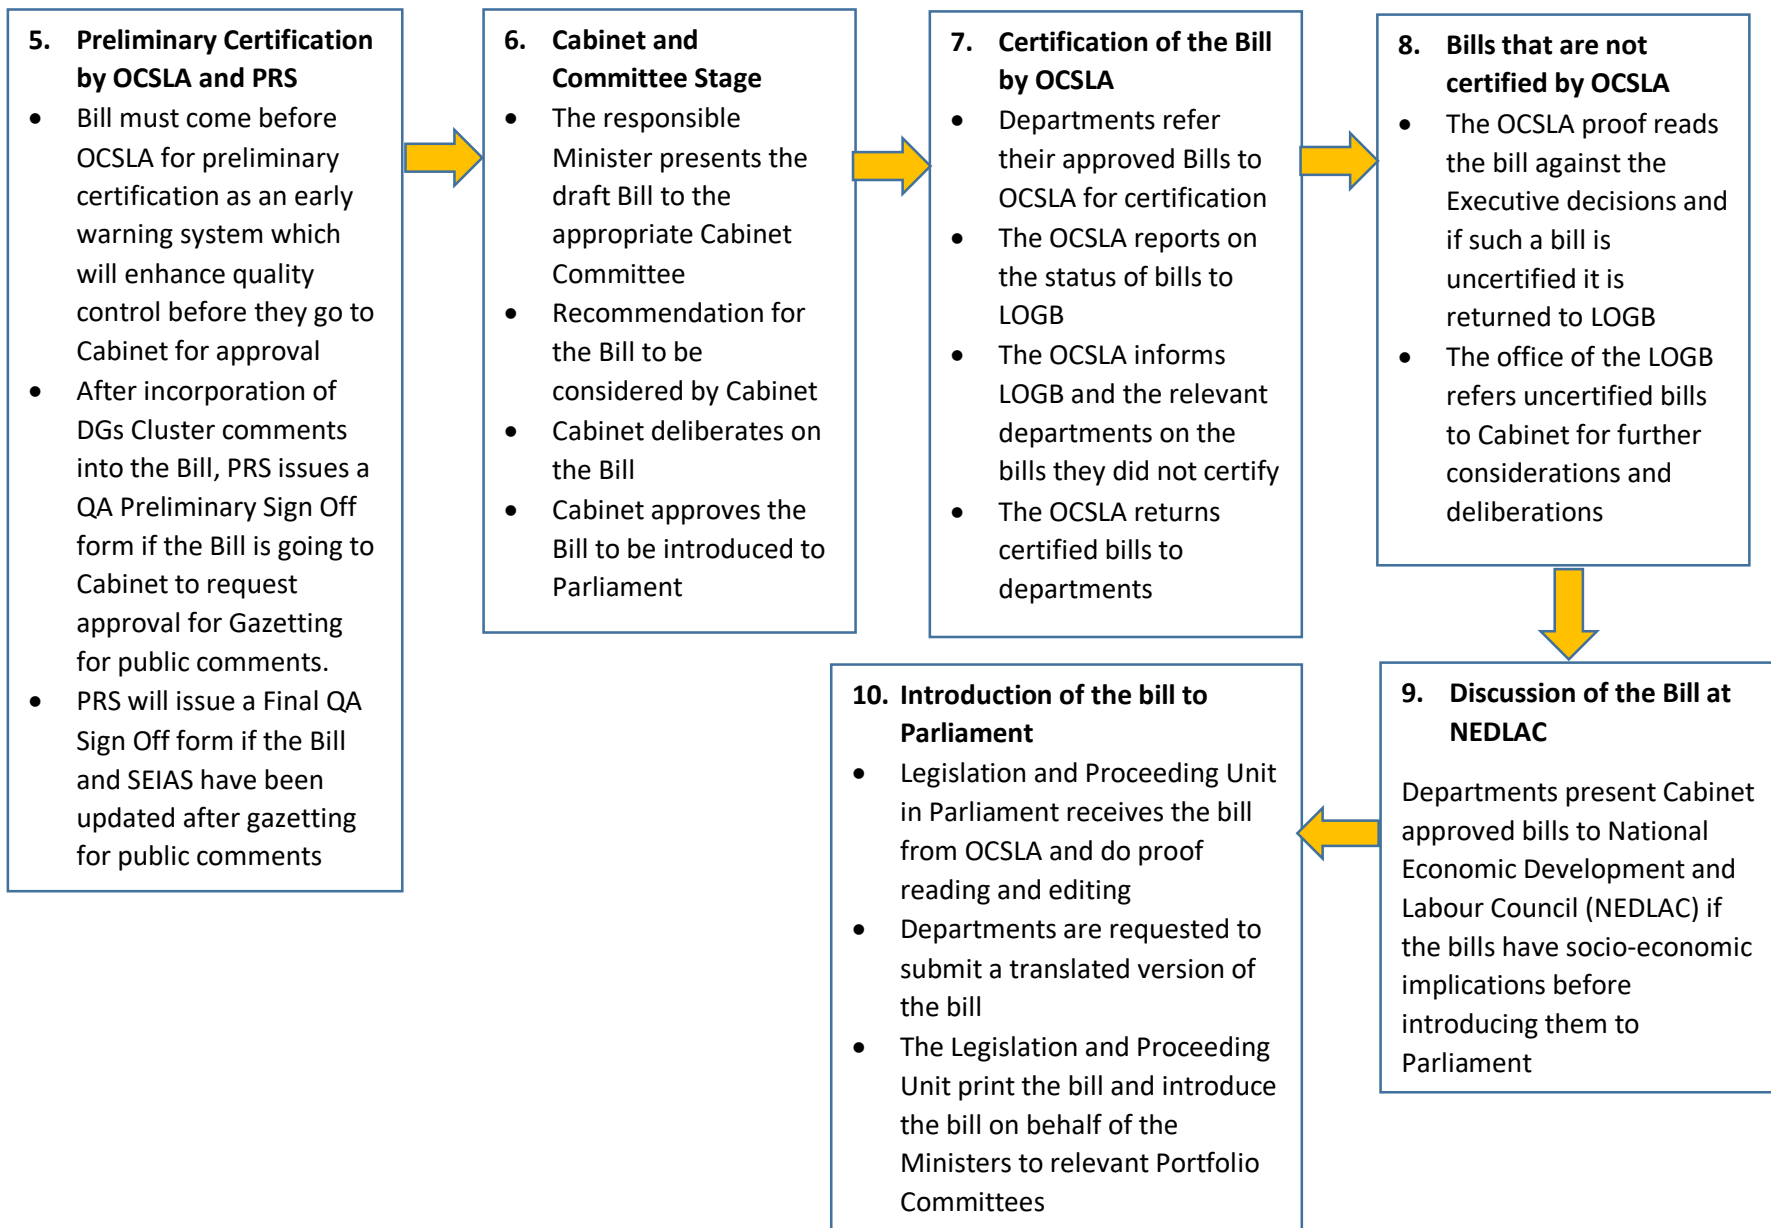

PROCESS MAP FOR APPLICATION OF SEIAS IN THE DEVELOPMENT OF PUBLIC POLICIES AND SUBORDINATE LEGISLATION /REGULATIONS

2. LEGISLATIVE PROCESS MAP

LEGISLATIVE PROCESS MAP, CONT..... (2)

LEGISLATIVE PROCESS MAP, CONT..... (3)